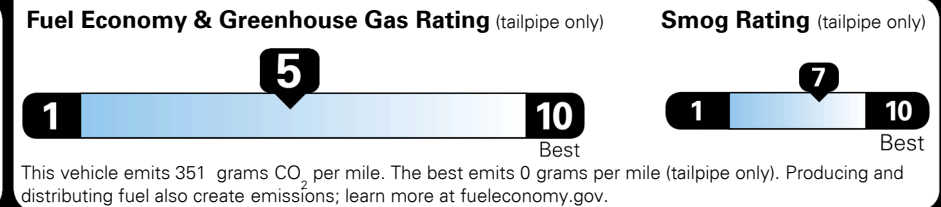

Manufacturer's Suggested Retail Price: **$30,000.00**

ADDED FEATURES:

1. ***Convenience Package:** $2,250.00
     - 19-inch Alloy Wheels
     - H-Tex(TM) Trimmed Seats
     - Power Sunroof
     - 10.25-inch Digital Instrument Cluster
     - Auto Dimming Rearview Mirror
     - Leather-wrapped Steering Wheel
     - Leather-wrapped Shift Knob
     - Dual Automatic Temperature Control
     - Ultrasonic Rear Occupant Alert
     - *All Season Fitted Liners
2. **$245.00**

Inland Freight & Handling : $1,335.00
Total Price : $33,830.00

2022 Insurance Institute for Highway Safety
TOP SAFETY PICK+

EPA DOT Fuel Economy and Environment

Gasoline Vehicle

Fuel Economy

25 MPG
combined city/hwy

23 MPG
city

28 MPG
highway

4.0 gallons per 100 miles

Small SUVs range from 14 to 123 MPG. The best vehicle rates 132 MPGe.

You spend $750
more in fuel costs over 5 years compared to the average new vehicle.

Annual fuel cost $1,750

Actual results will vary for many reasons, including driving conditions and how you drive and maintain your vehicle. The average new vehicle gets 28 MPG and costs $8,000 to fuel over 5 years. Cost estimates are based on 15,000 miles per year at $ 2.95 per gallon. MPGe is miles per gasoline gallon equivalent. Vehicle emissions are a significant cause of climate change and smog.

fueleconomy.gov

Calculate personalized estimates and compare vehicles

Manufacturer's suggested retail price includes manufacturer's recommended pre-delivery service. Gasoline license and title fees state and local taxes and dealer installed options and accessories are not included in the manufacturer's suggested retail price. This label has been affixed to this vehicle by Hyundai Motor America, pursuant to the requirements of 15 U.S.C. 1231 et seq. which prohibits its removal or alteration prior to delivery to the ultimate purchaser.

PARTS CONTENT INFORMATION FOR VEHICLE IN THIS CARLINE:
U.S./CANADIAN PARTS CONTENT: 50 %
MAJOR SOURCES OF FOREIGN PARTS CONTENT: KOREA: 35 %

Note: Parts content does not include final assembly, distribution, or other non-parts costs.

FOR THIS VEHICLE:
FINAL ASSEMBLY POINT: MONTGOMERY, ALABAMA, U.S.A.
COUNTRY OF ORIGIN:
ENGINE: U.S.A.
TRANSMISSION: U.S.A.