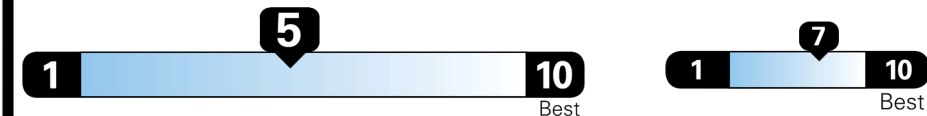

This vehicle emits 351 grams CO₂ per mile. The best emits 0 grams per mile (tailpipe only). Producing and distributing fuel also create emissions; learn more at fueleconomy.gov.

Actual results will vary for many reasons, including driving conditions and how you drive and maintain your vehicle. The average new vehicle gets 28 MPG and costs $8,000 to fuel over 5 years. Cost estimates are based on 15,000 miles per year at $ 2.95 per gallon. MPGe is miles per gasoline gallon equivalent. Vehicle emissions are a significant cause of climate change and smog.

fueleconomy.gov

Calculate personalized estimates and compare vehicles

Manufacturer's suggested retail price includes manufacturer's recommended pre-delivery service. Gasoline license and title fees state and local taxes and dealer installed options and accessories are not included in the manufacturer's suggested retail price. This label has been affixed to this vehicle by Hyundai Motor America, pursuant to the requirements of 15 U.S.C. 1231 et seq. which prohibits its removal or alteration prior to delivery to the ultimate purchaser.

PARTS CONTENT INFORMATION FOR VEHICLE IN THIS CARLINE:
U.S./CANADIAN PARTS CONTENT: 50 %
MAJOR SOURCES OF FOREIGN PARTS CONTENT: KOREA: 35 %

Note: Parts content does not include final assembly, distribution, or other non-parts costs.

FOR THIS VEHICLE:
FINAL ASSEMBLY POINT: MONTGOMERY, ALABAMA, U.S.A.
COUNTRY OF ORIGIN:
ENGINE: U.S.A.
TRANSMISSION: U.S.A.

105

A