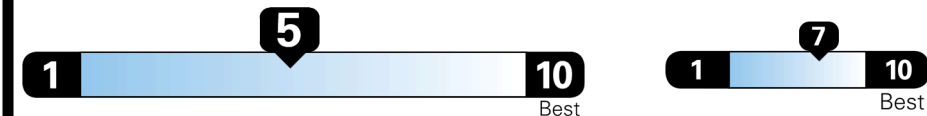

EPA DOT Fuel Economy and Environment

Gasoline Vehicle

Fuel Economy
25 MPG
combined city/hwy
4.0 gallons per 100 miles

Small SUVs range from 14 to 123 MPG. The best vehicle rates 132 MPGe.

23 city
28 highway

You spend $750
more in fuel costs over 5 years
compared to the average new vehicle.

Annual fuel cost $1,750

Fuel Economy & Greenhouse Gas Rating (tailpipe only) Smog Rating (tailpipe only)

This vehicle emits 351 grams CO₂ per mile. The best emits 0 grams per mile (tailpipe only). Producing and distributing fuel also create emissions; learn more at fueleconomy.gov.

Actual results will vary for many reasons, including driving conditions and how you drive and maintain your vehicle. The average new vehicle gets 28 MPG and costs $8,000 to fuel over 5 years. Cost estimates are based on 15,000 miles per year at $ 2.95 per gallon. MPGe is miles per gasoline gallon equivalent. Vehicle emissions are a significant cause of climate change and smog.

fueleconomy.gov

Calculate personalized estimates and compare vehicles

Manufacturer's suggested retail price includes manufacturer's recommended pre-delivery service. Gasoline license and title fees state and local taxes and dealer installed options and accessories are not included in the manufacturer's suggested retail price. This label has been affixed to this vehicle by Hyundai Motor America, pursuant to the requirements of 15 U.S.C. 1231 et seq. which prohibits its removal or alteration prior to delivery to the ultimate purchaser.

PARTS CONTENT INFORMATION FOR VEHICLE IN THIS CARLINE:
U.S./CANADIAN PARTS CONTENT: 50 %
MAJOR SOURCES OF FOREIGN PARTS CONTENT: KOREA: 35 %

Note: Parts content does not include final assembly, distribution, or other non-parts costs.

FOR THIS VEHICLE:
FINAL ASSEMBLY POINT: MONTGOMERY, ALABAMA, U.S.A.
COUNTRY OF ORIGIN:
ENGINE: U.S.A.
TRANSMISSION: U.S.A.

114 A 1